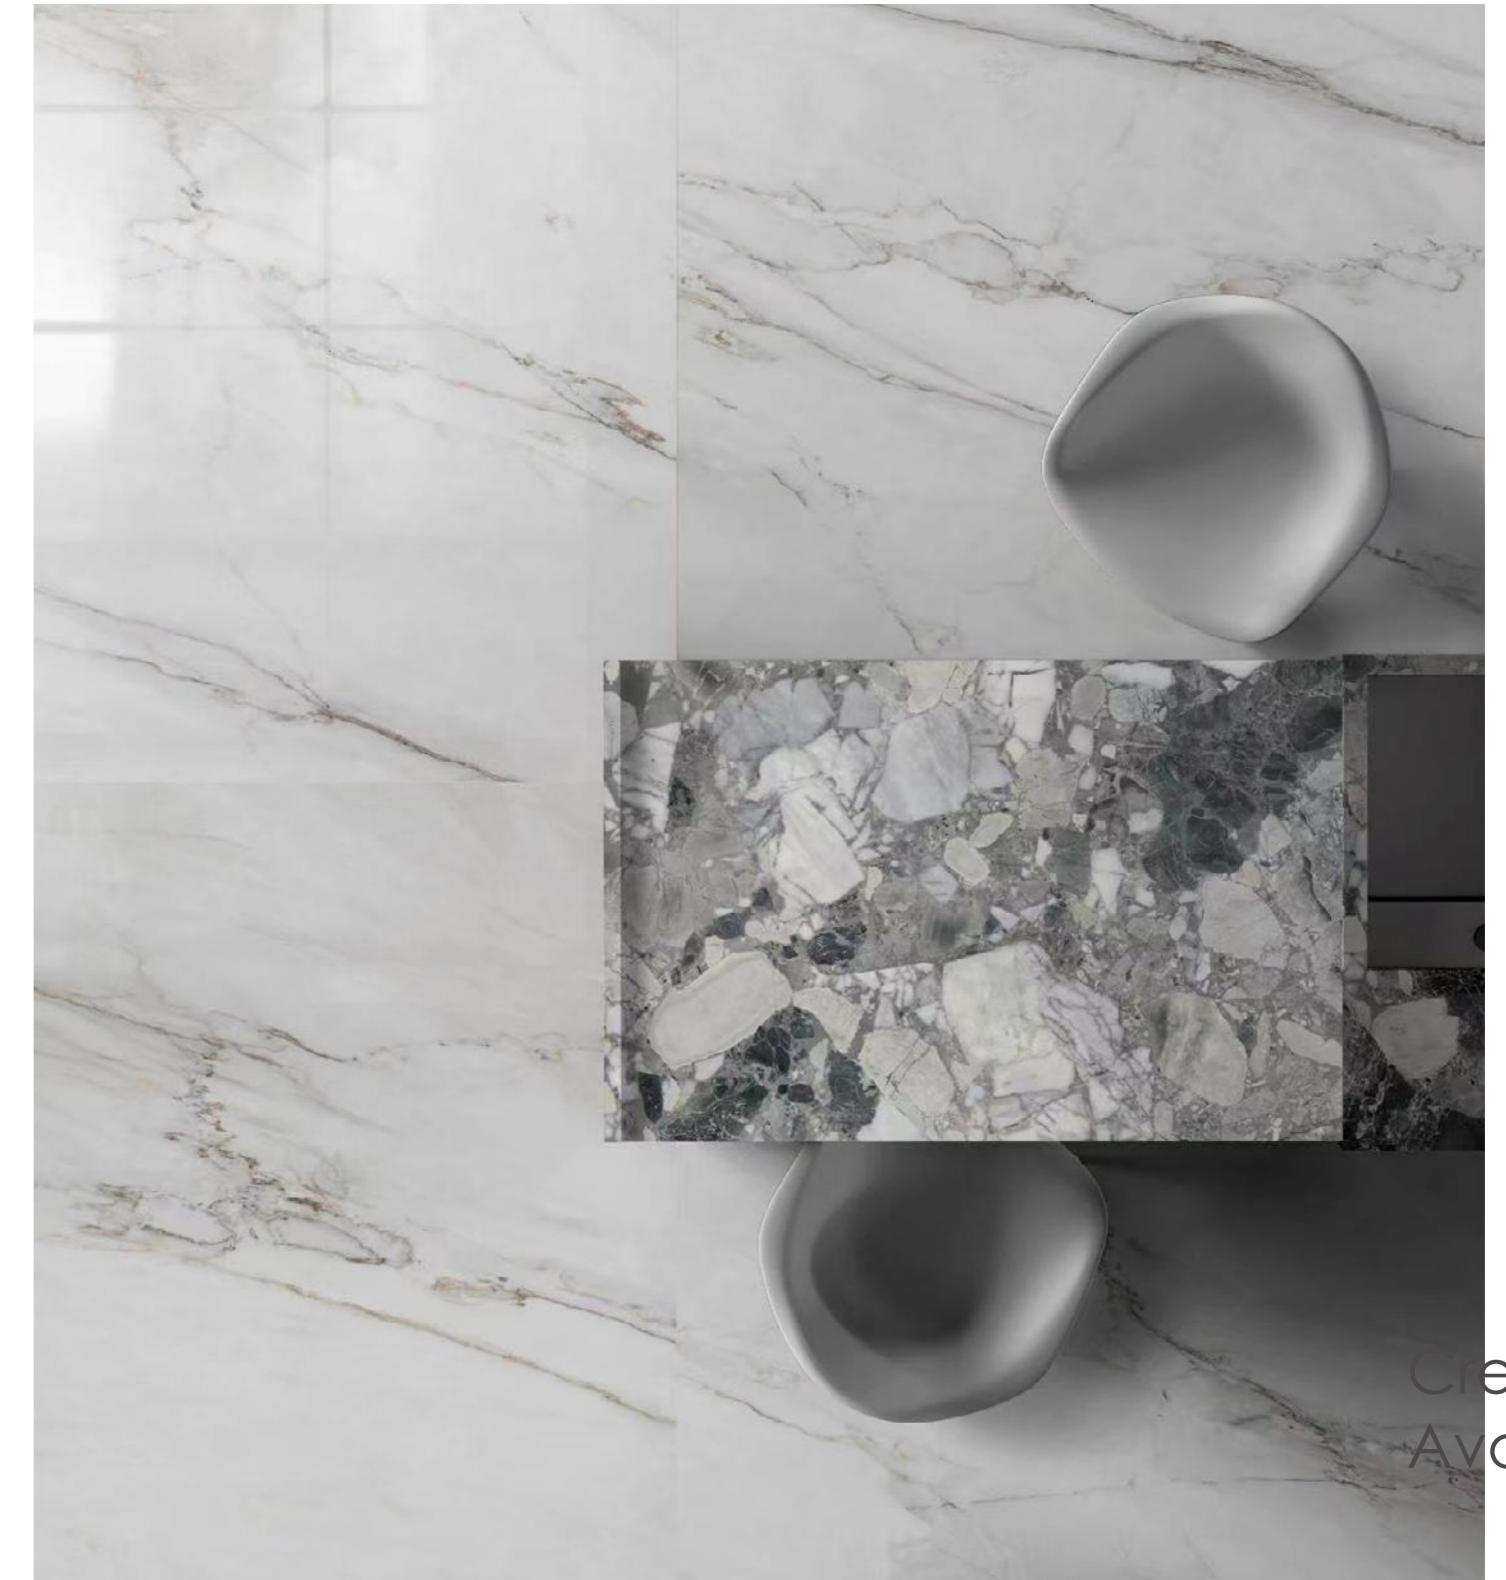

Premium White

Size:
1200x2400x9mm (3 patterns)
1200x1200x9mm (6 patterns)

Finish:
Polished/Silk

Application Space:
Living Room / Kitchen /
Restaurant / Bathroom /
Commercial Space

Size:
1200x1200x9mm

Finish:
Polished