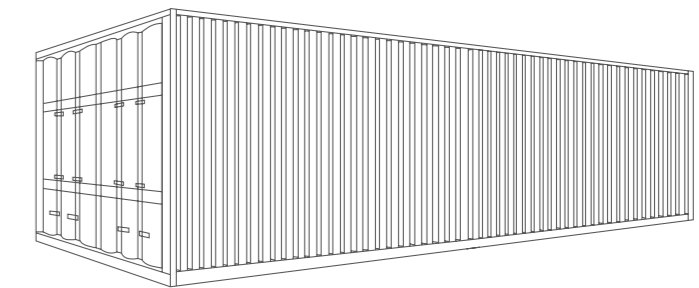

40' container

9 A-Frames (1600x3200mm)

12 A-Frames (1200x2700mm)