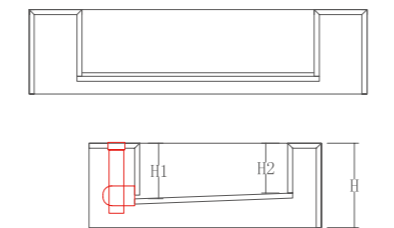

WATERFALL / VERSION C

PS: The size could be customized.