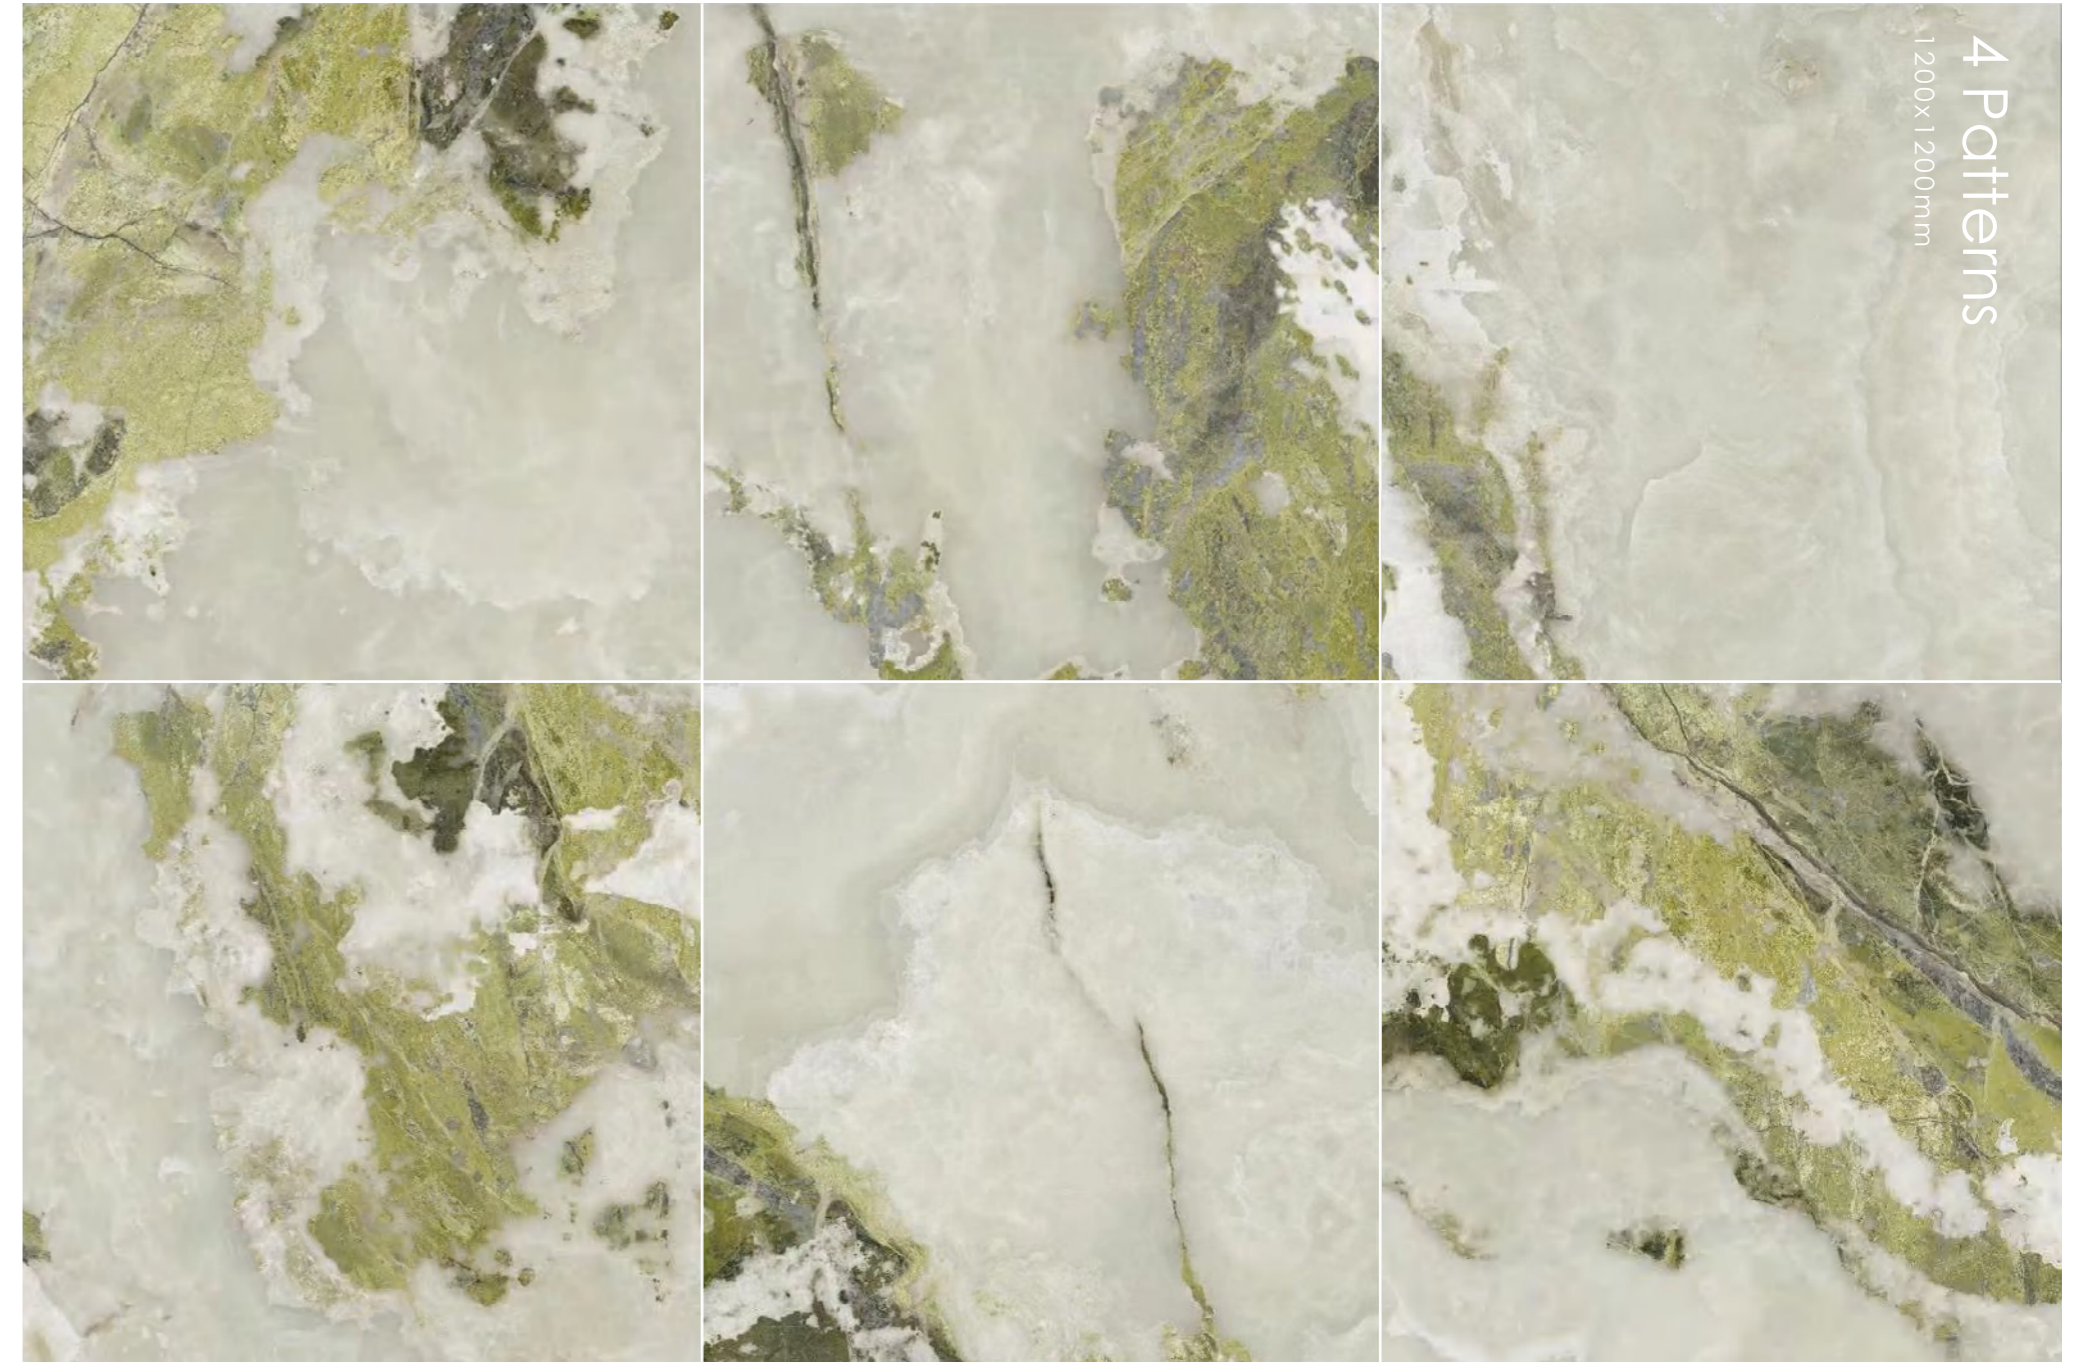

Product Details: