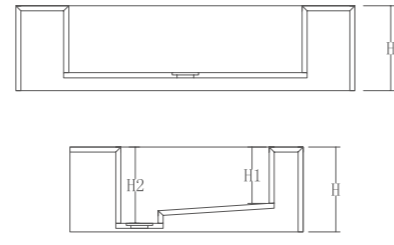

Rosa Onyx

1200x2400x9mm (3 patterns)
1200x1200x9mm (6 patterns)
Polished/Silk

Verde Persia

1200x2400x9mm (3 patterns)
1200x1200x9mm (6 patterns)
Polished/Silk

WASHBASIN

WATERFALL / VERSION A

WATERFALL / VERSION B