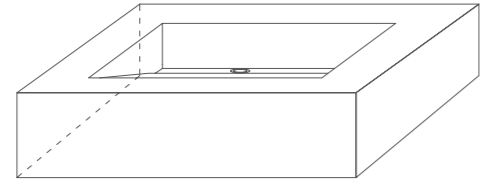

Rosa Onyx

1200x2400x9mm (3 patterns)
1200x1200x9mm (6 patterns)
Polished/Silk

Verde Persia

1200x2400x9mm (3 patterns)
1200x1200x9mm (6 patterns)
Polished/Silk

WASHBASIN

WATERFALL / VERSION A

WATERFALL / VERSION B