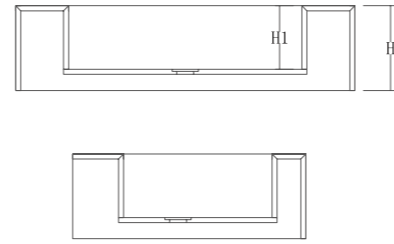

Rosa Onyx

1200x2400x9mm (3 patterns)
1200x1200x9mm (6 patterns)
Polished/Silk

Verde Persia

1200x2400x9mm (3 patterns)
1200x1200x9mm (6 patterns)
Polished/Silk

WASHBASIN

WATERFALL / VERSION A

WATERFALL / VERSION B