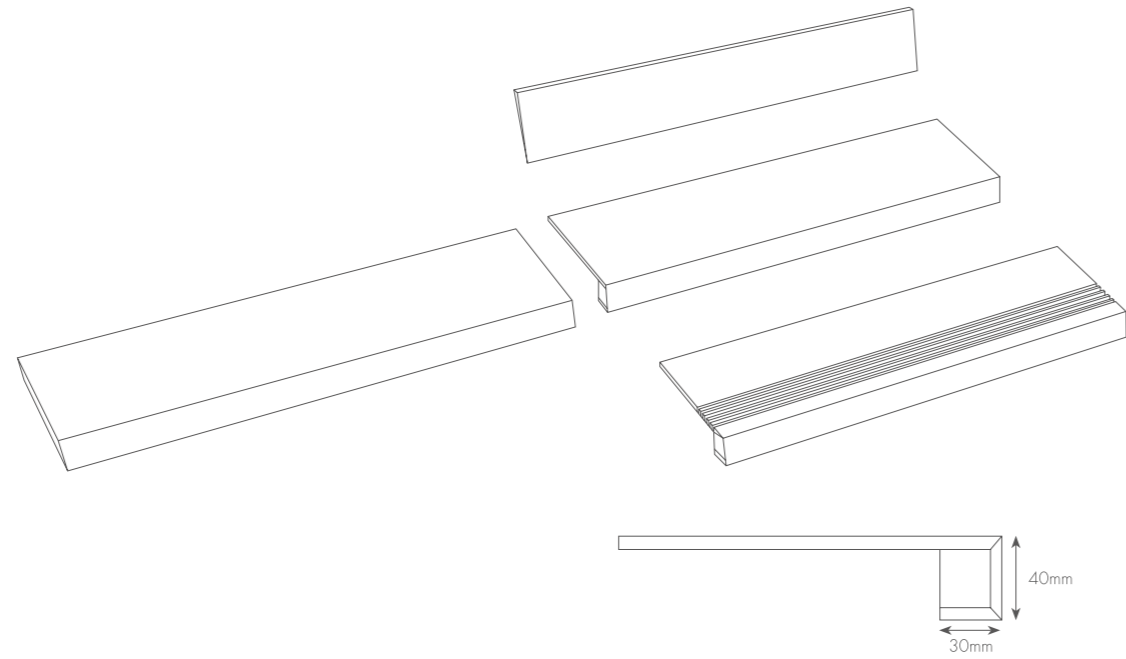

	A (mm)	B (mm)	C (mm)	Weight (Kg)
WP001 / WP002 / WP003 Series	500	450	850	60

PS: The regular size is 500x450x850mm, the other sizes could be customized.

STAIRCASE

Linear bevelled straight edge step

Linear bevelled straight edge step with groove