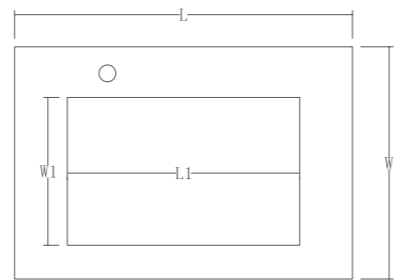

WATERFALL / VERSION C

PS: The size could be customized.