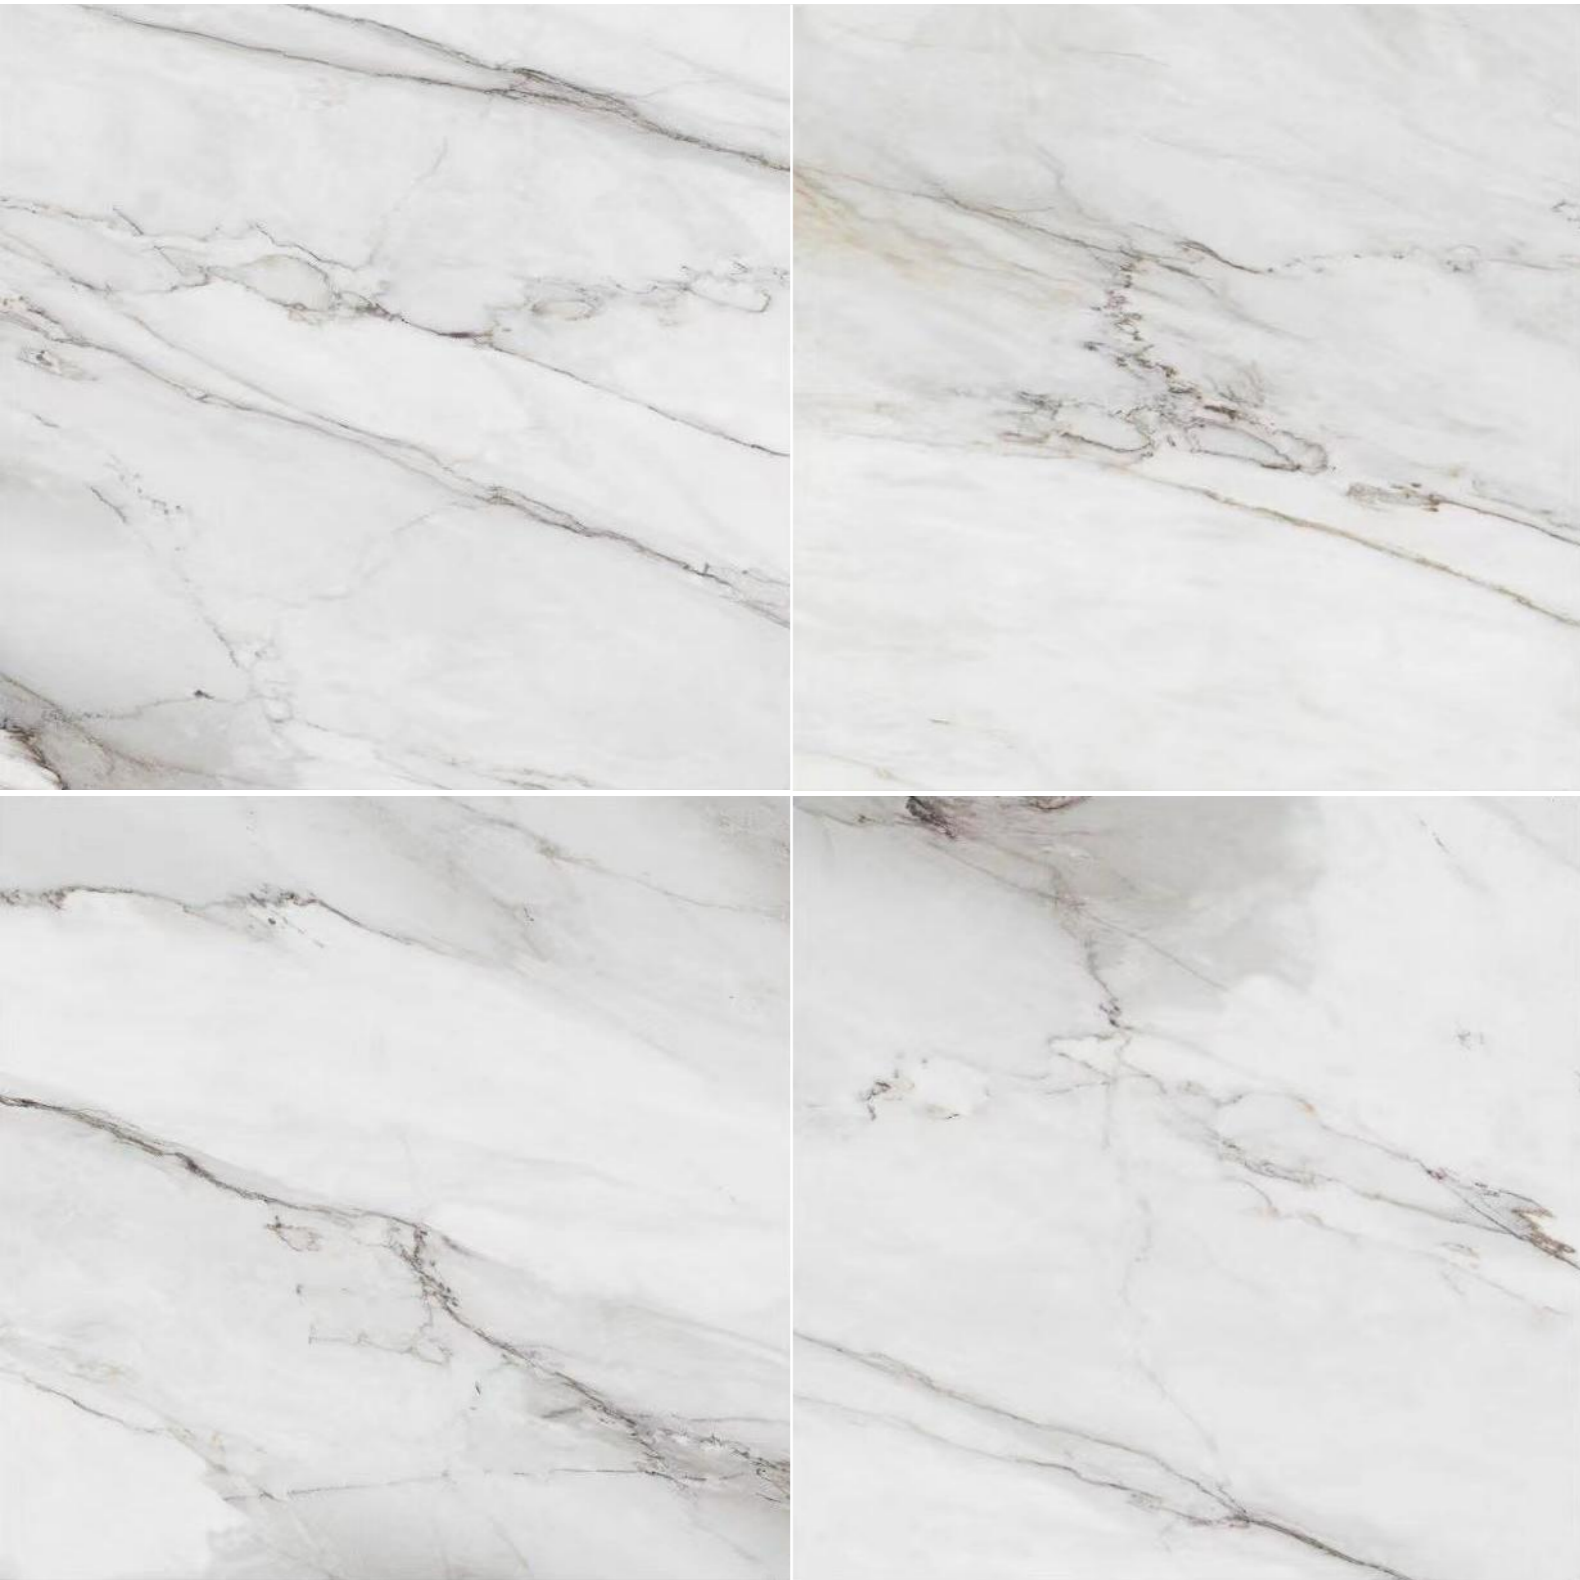

Product Details:

A

B

Size:
1200x2400x9mm

Finish:
Polished

Premium White

Size:
1200x2400x9mm (3 patterns)
1200x1200x9mm (6 patterns)

Finish:
Polished/Silk