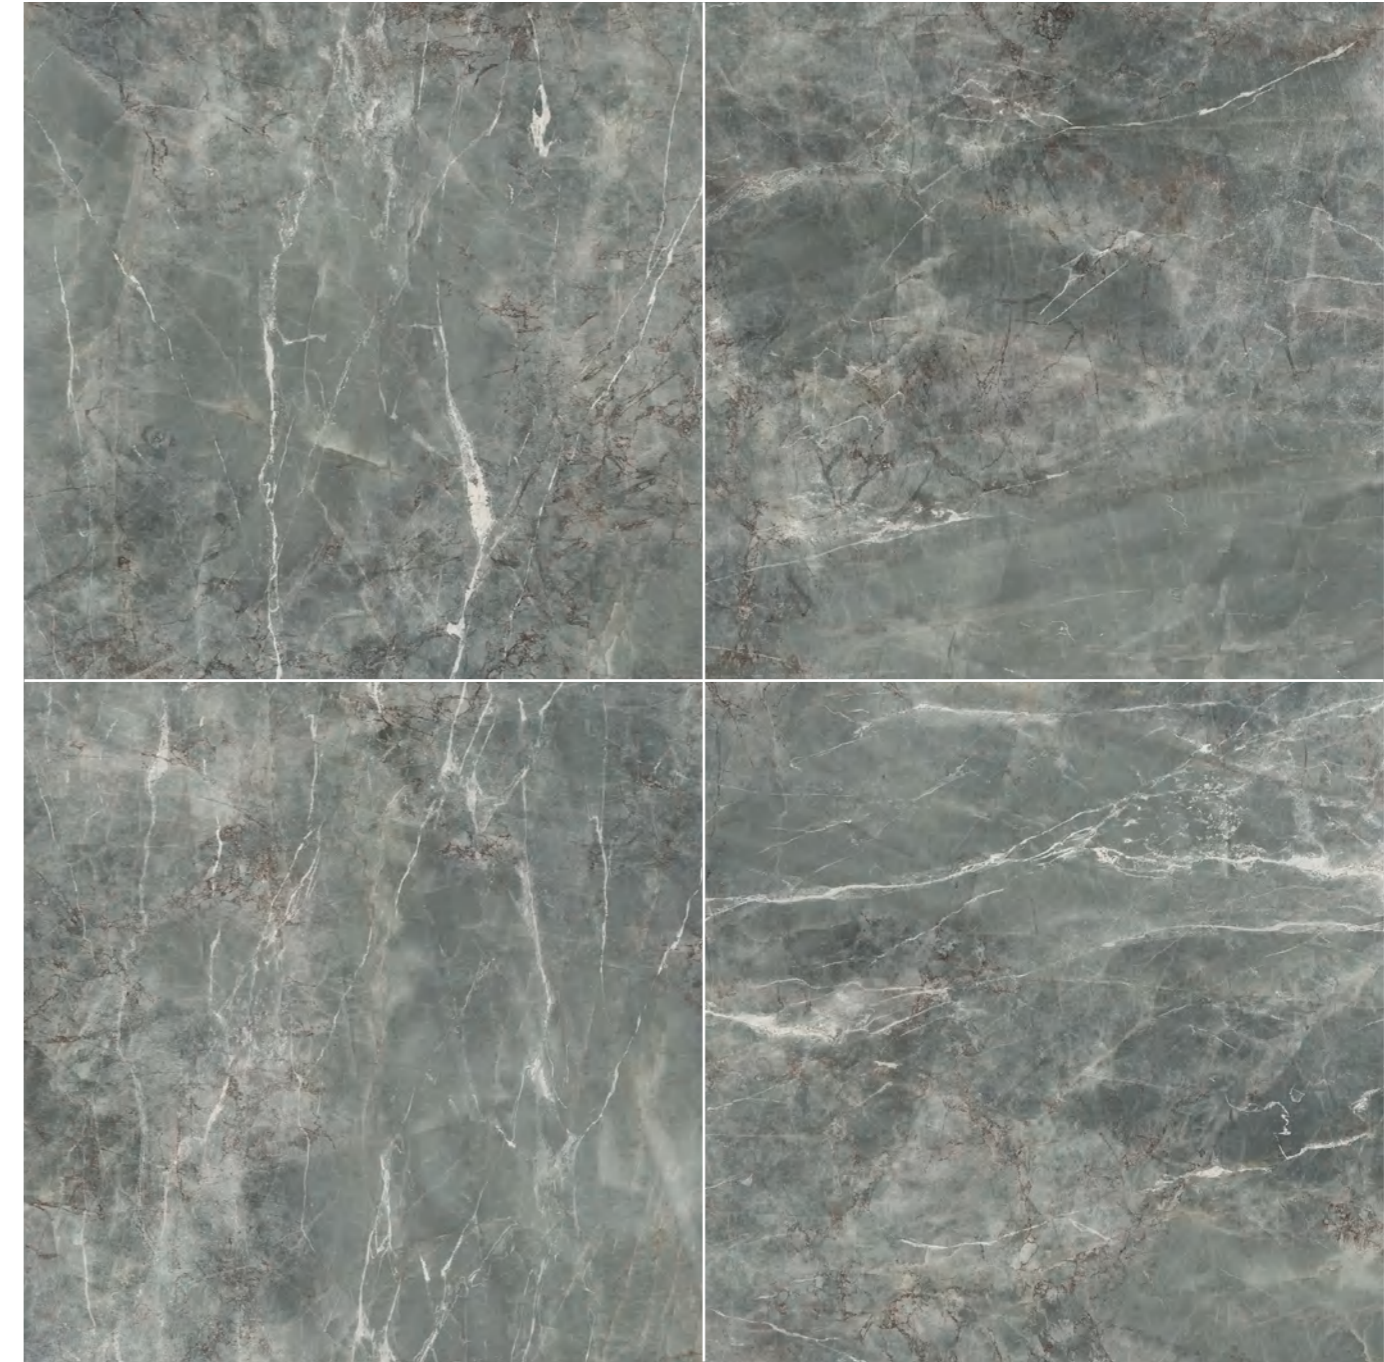

4 Patterns
1200x1200mm