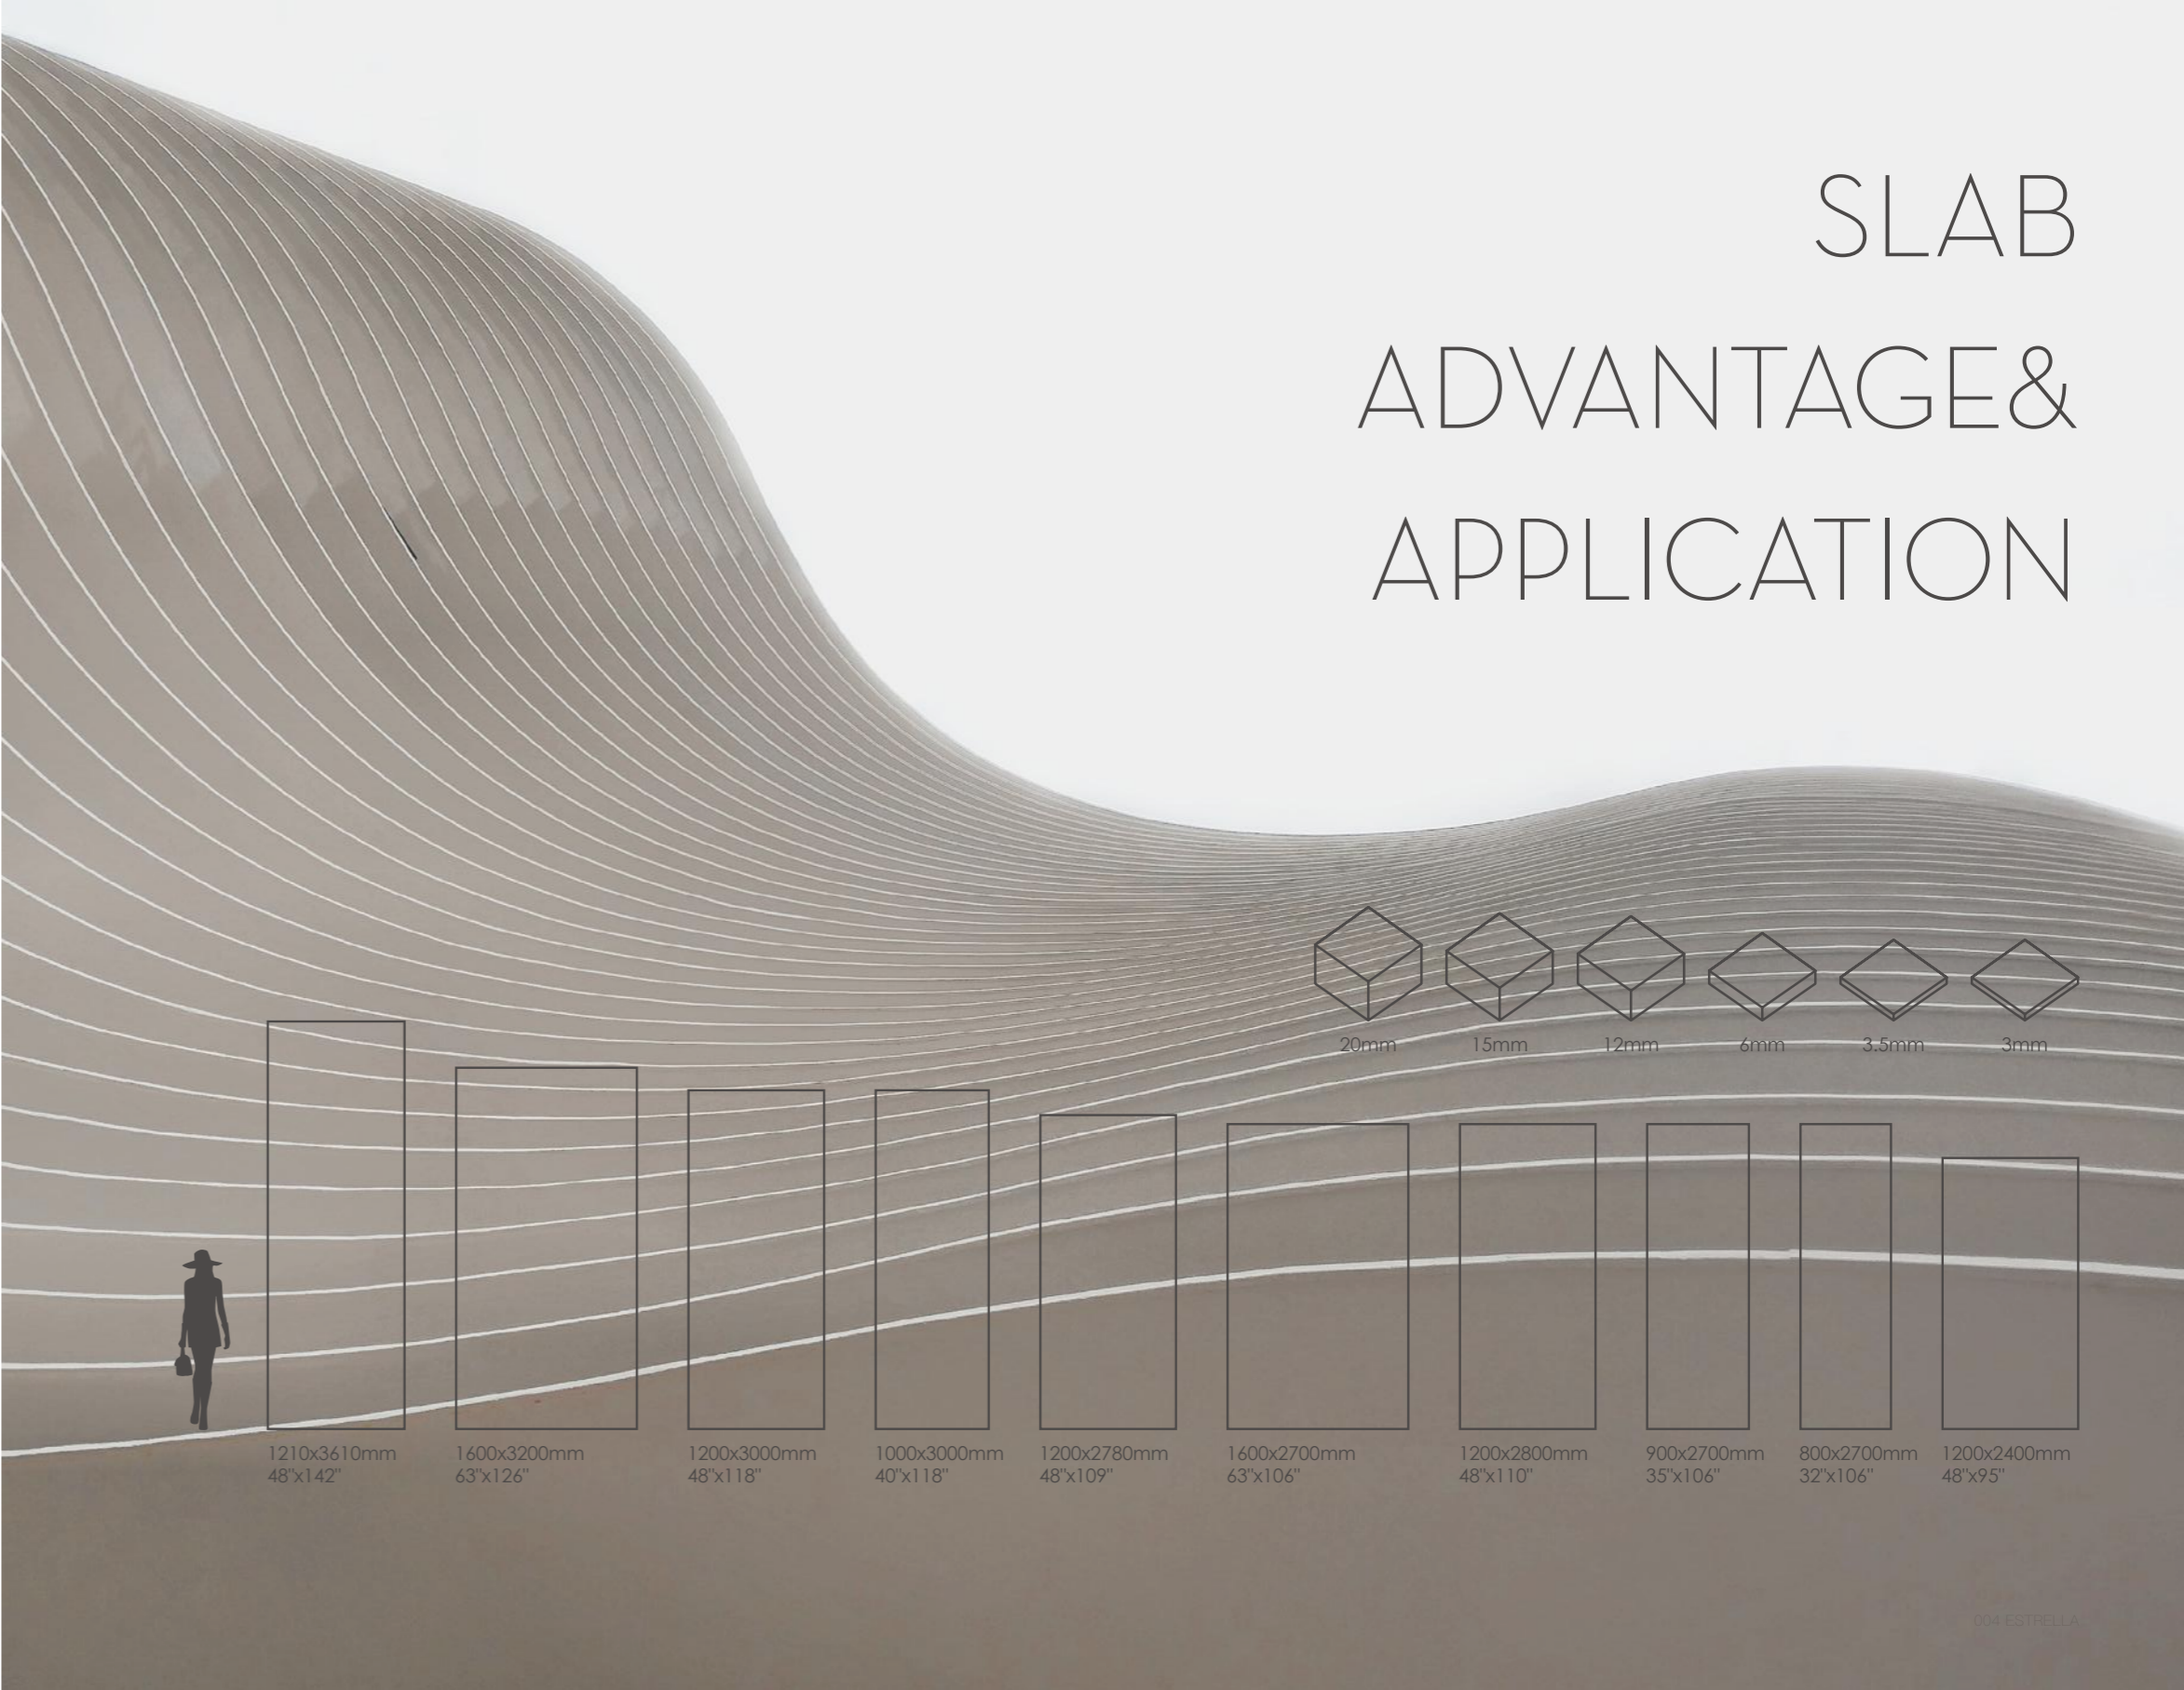

SLAB ADVANTAGE & APPLICATION

1210x3610mm 48"x142"	1600x3200mm 63"x126"	1200x3000mm 48"x118"	1000x3000mm 40"x118"	1200x2780mm 48"x109"	1600x2700mm 63"x106"	1200x2800mm 48"x110"	900x2700mm 35"x106"	800x2700mm 32"x106"	1200x2400mm 48"x95"