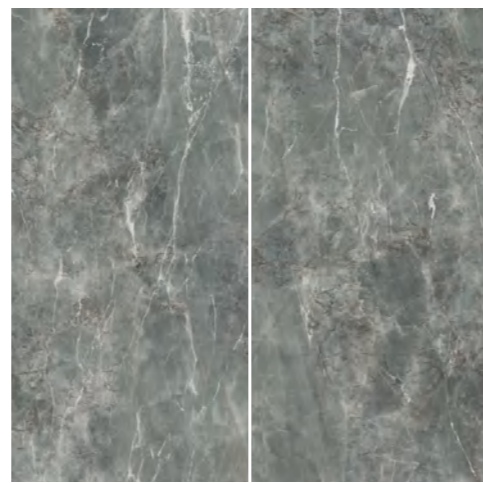

A

B

4 Patterns
1200x1200mm

Verde
Persia

Size:
1200x1200x9mm

Finish:
Silk

ESTRELLA 075

Size:
1200x2400x9mm