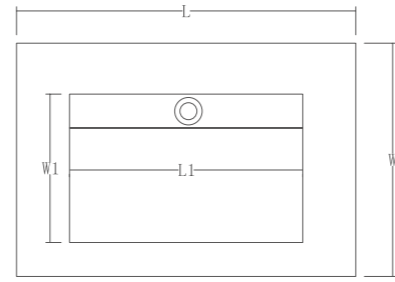

Rosa Onyx

1200x2400x9mm (3 patterns)
1200x1200x9mm (6 patterns)
Polished/Silk

Verde Persia

1200x2400x9mm (3 patterns)
1200x1200x9mm (6 patterns)
Polished/Silk

WASHBASIN

WATERFALL / VERSION A

WATERFALL / VERSION B