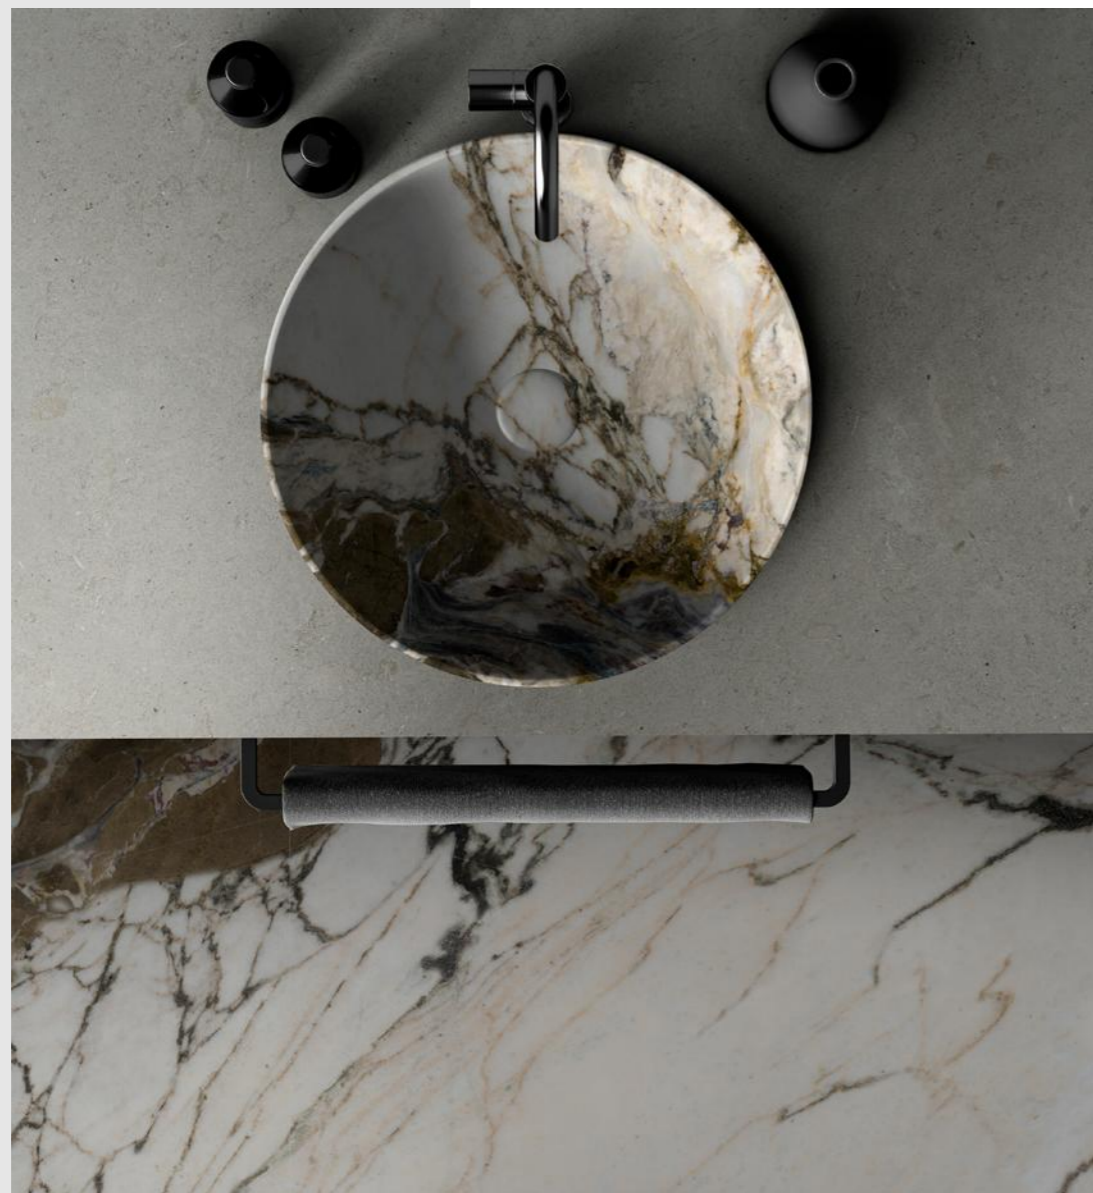

WATER TOUCH

YOUR TOTAL LOOK SOLUTION FOR BATHROOM

Solutions coordinated down to the smallest detail through custom-made furniture and accessories.