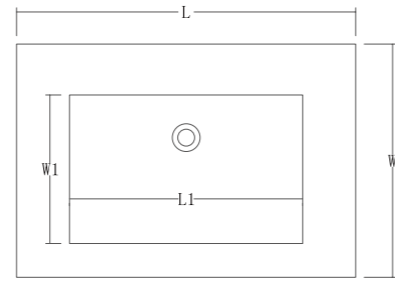

Rosa Onyx

1200x2400x9mm (3 patterns)
1200x1200x9mm (6 patterns)
Polished/Silk

Verde Persia

1200x2400x9mm (3 patterns)
1200x1200x9mm (6 patterns)
Polished/Silk

WASHBASIN

WATERFALL / VERSION A

WATERFALL / VERSION B