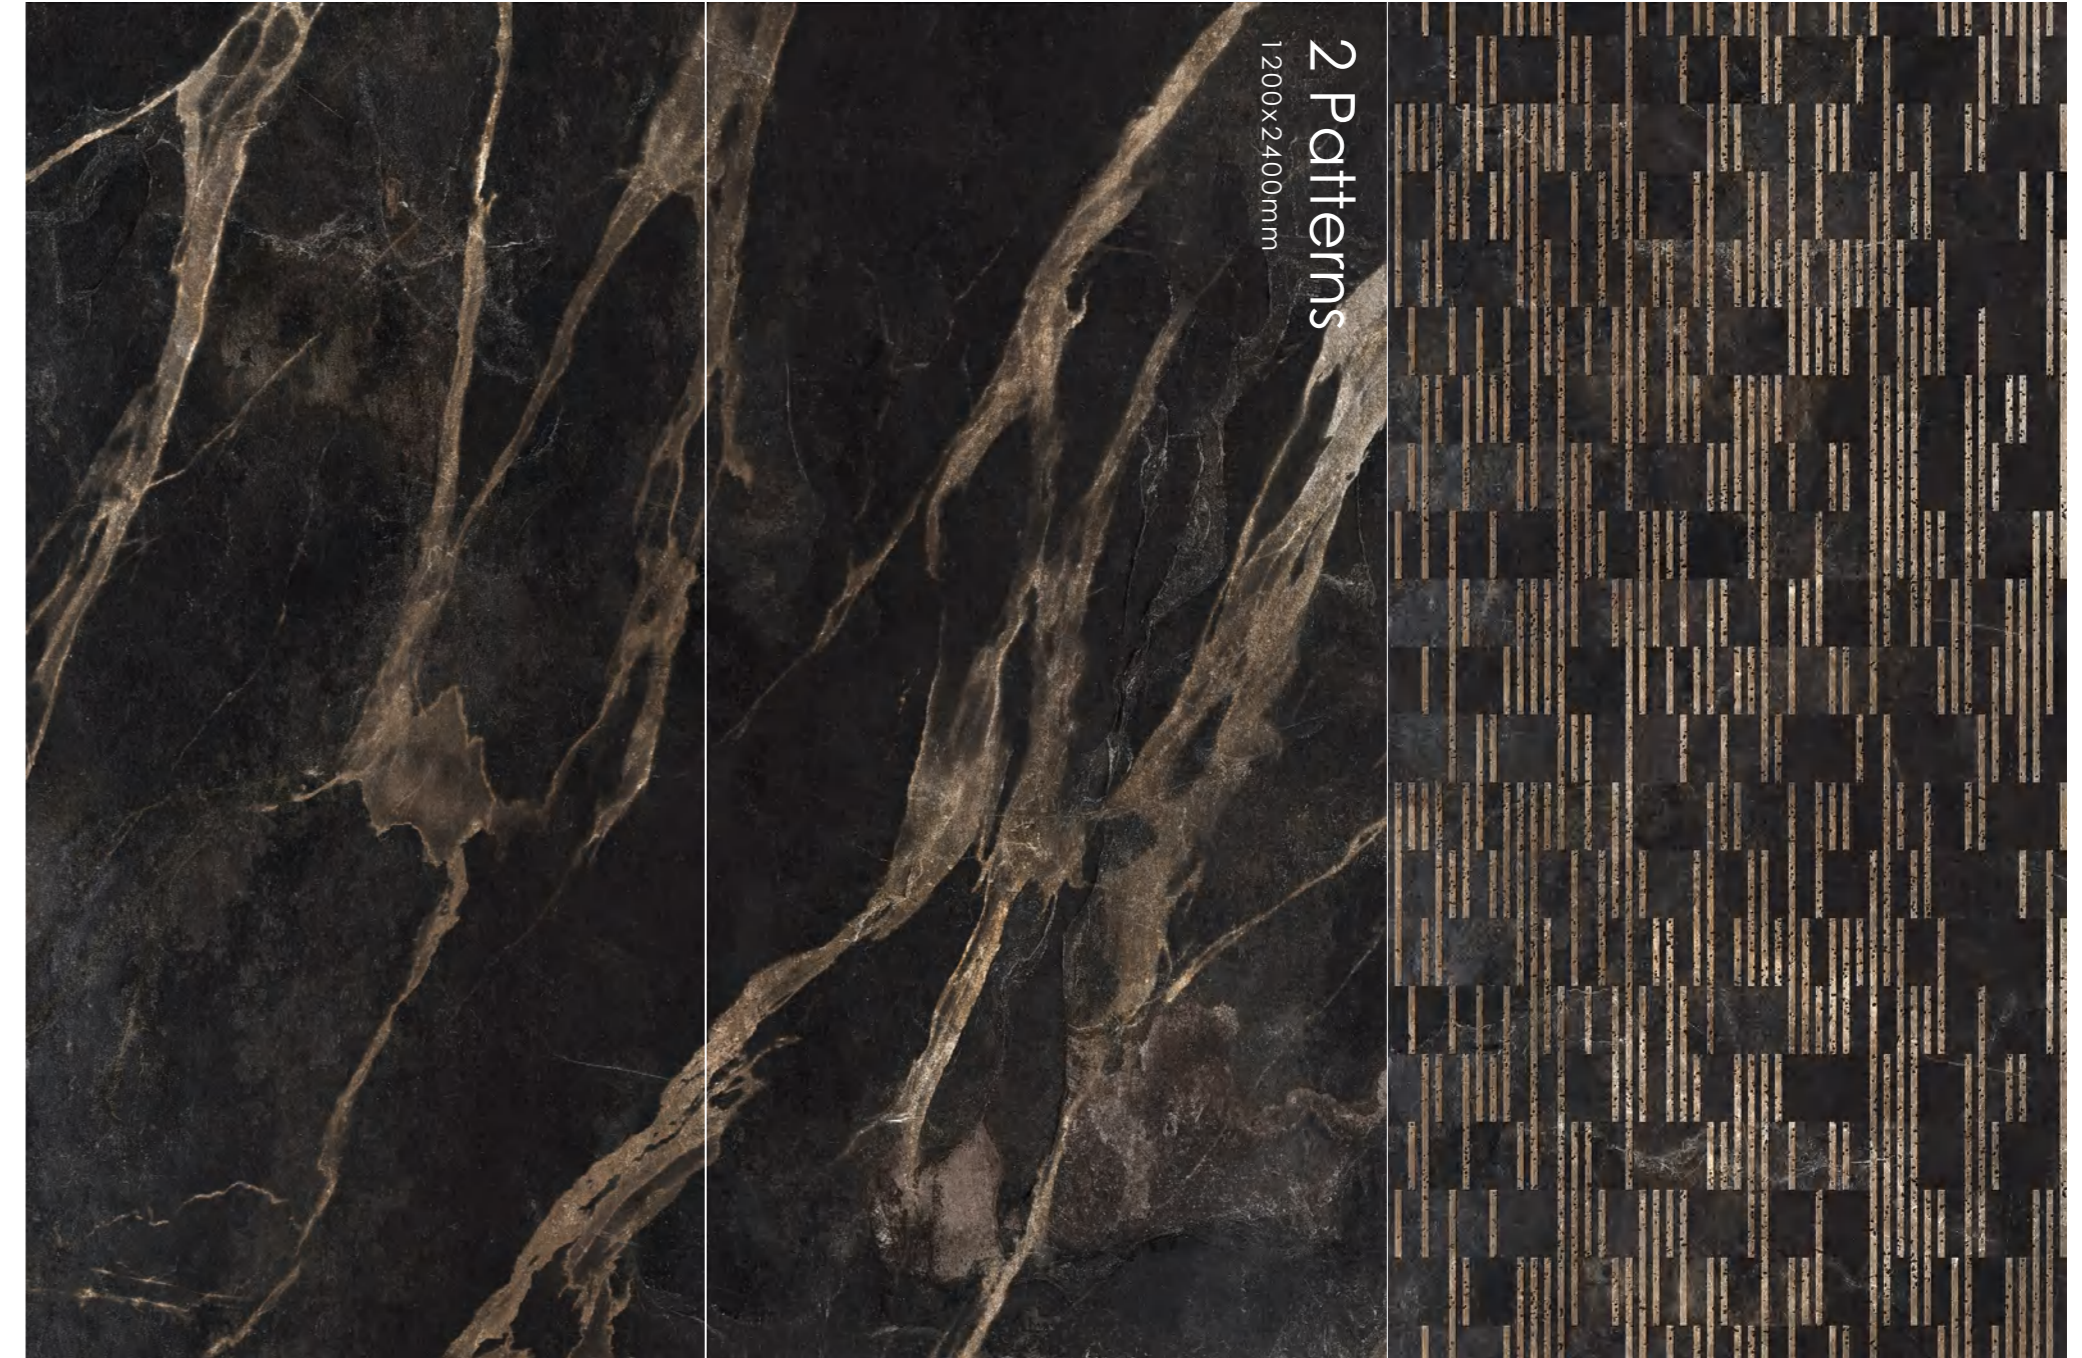

Finish:

Digital Structured/Polished

Application Space:

Living Room / Kitchen /

Restaurant / Bathroom /

Commercial Space

Product Details:

Size:
1200x2400x9mm