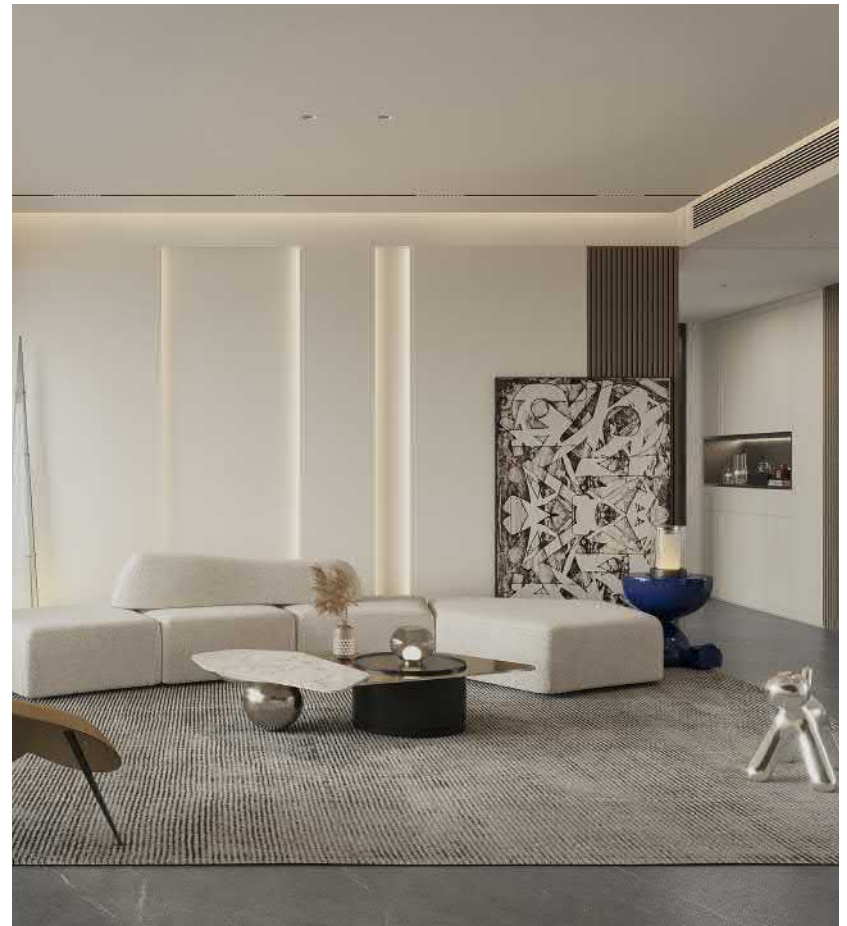

Gold Sandy Off-White

Size(mm)	Thickness(mm)	Surface
1200x2700 48"x107"	6 1/4"	Matt Finish

High Properties

- Compression Resistant
- Scratch Resistant
- Stain Resistant
- UV Ray Resistant
- Heat Resistant
- High Toughness
- Easy to Clean
- Environment-friendly

- Kitchen Countertops
- Interior Spaces
- Dinning Table
- Spaces Accessories
- Customized Furniture
- Decorative coverings
- windowsill
- Facades Application
- Stairsteps