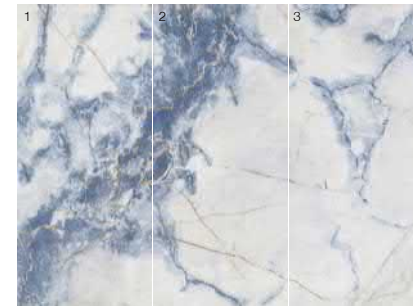

3 Linked Faces

Lake Baikal

Size(mm)	Thickness(mm)	Surface
1200x2700 48"x107"	6 1/4"	Glossy Finish

High Properties

- Compression Resistant
- Scratch Resistant
- Stain Resistant
- UV Ray Resistant
- Heat Resistant
- High Toughness
- Easy to Clean
- Environment-friendly