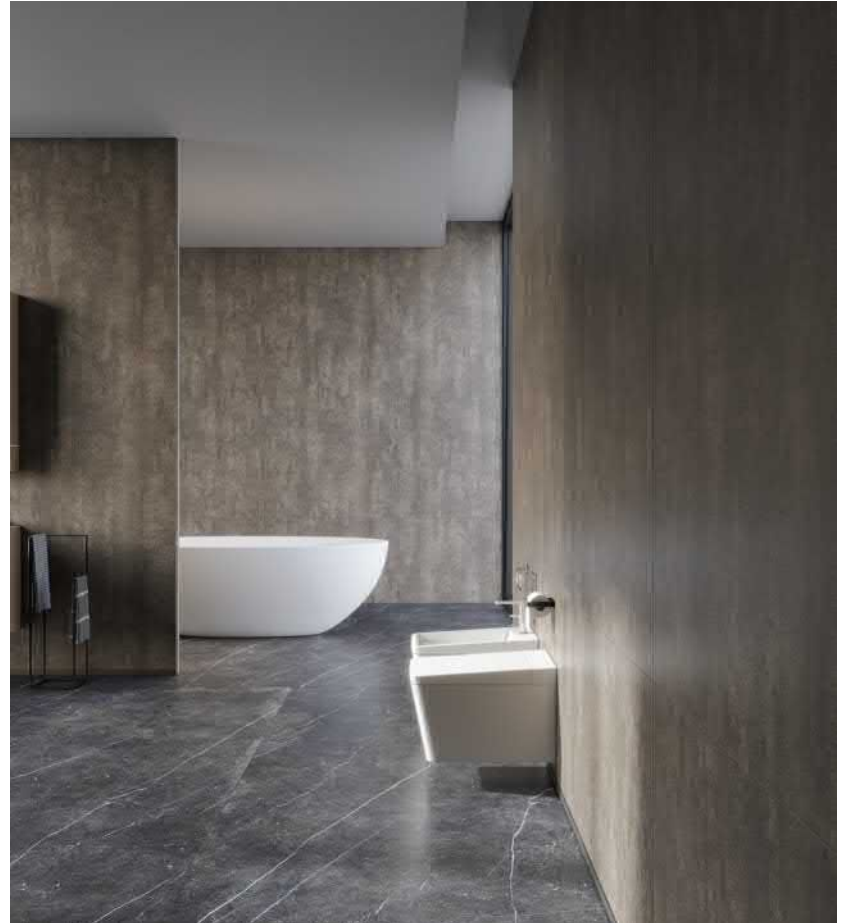

Martha Brown

Size(mm)	Thickness(mm)	Surface
1200x2700 48"x107"	6 1/4"	Matt Finish

Matched Size

1600x3200x6mm 63"x126" 1/4"	Matt Finish

High Properties