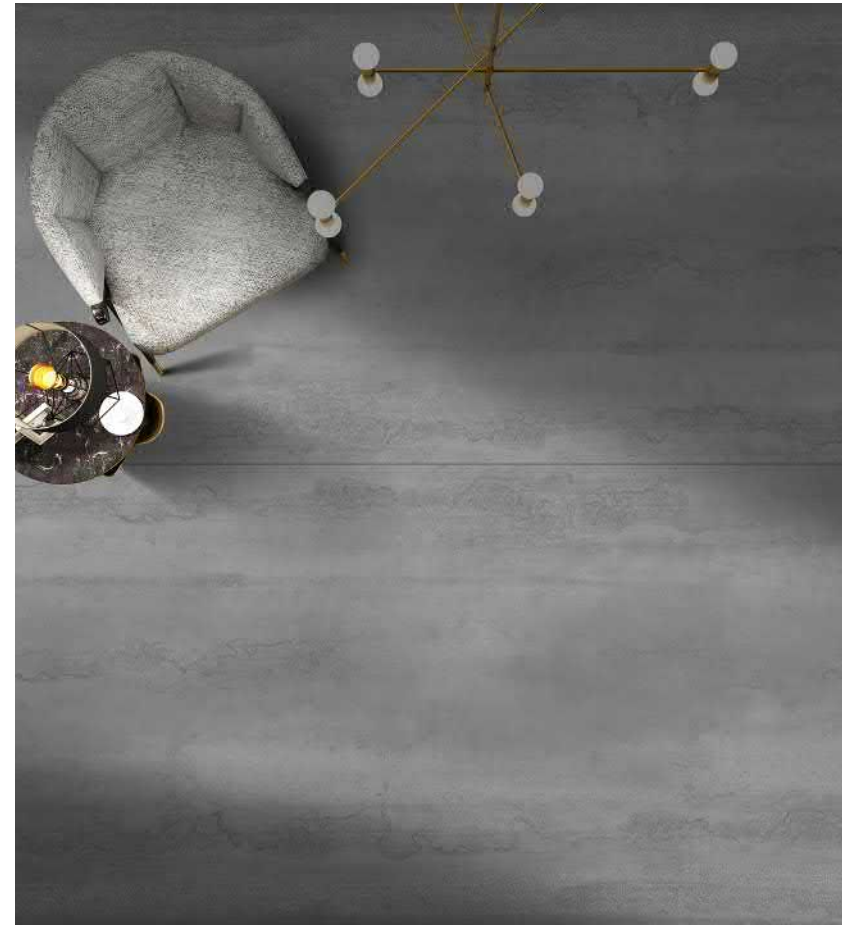

Mexico Silvery Grey

Size(mm)	Thickness(mm)	Surface
1200x2700 48"x107"	6 1/4"	Matt Finish

Matched Size

1600x3200x12mm	Matt Finish
63"x126"	1/2"

High Properties

- Compression Resistant
- Scratch Resistant
- Stain Resistant
- UV Ray Resistant
- Heat Resistant
- High Toughness
- Easy to Clean
- Environment-friendly

- Kitchen Countertops
- Interior Spaces
- Dinning Table
- Spaces Accessories
- Customized Furniture
- Decorative coverings
- windowsill
- Facades Application
- Stairsteps